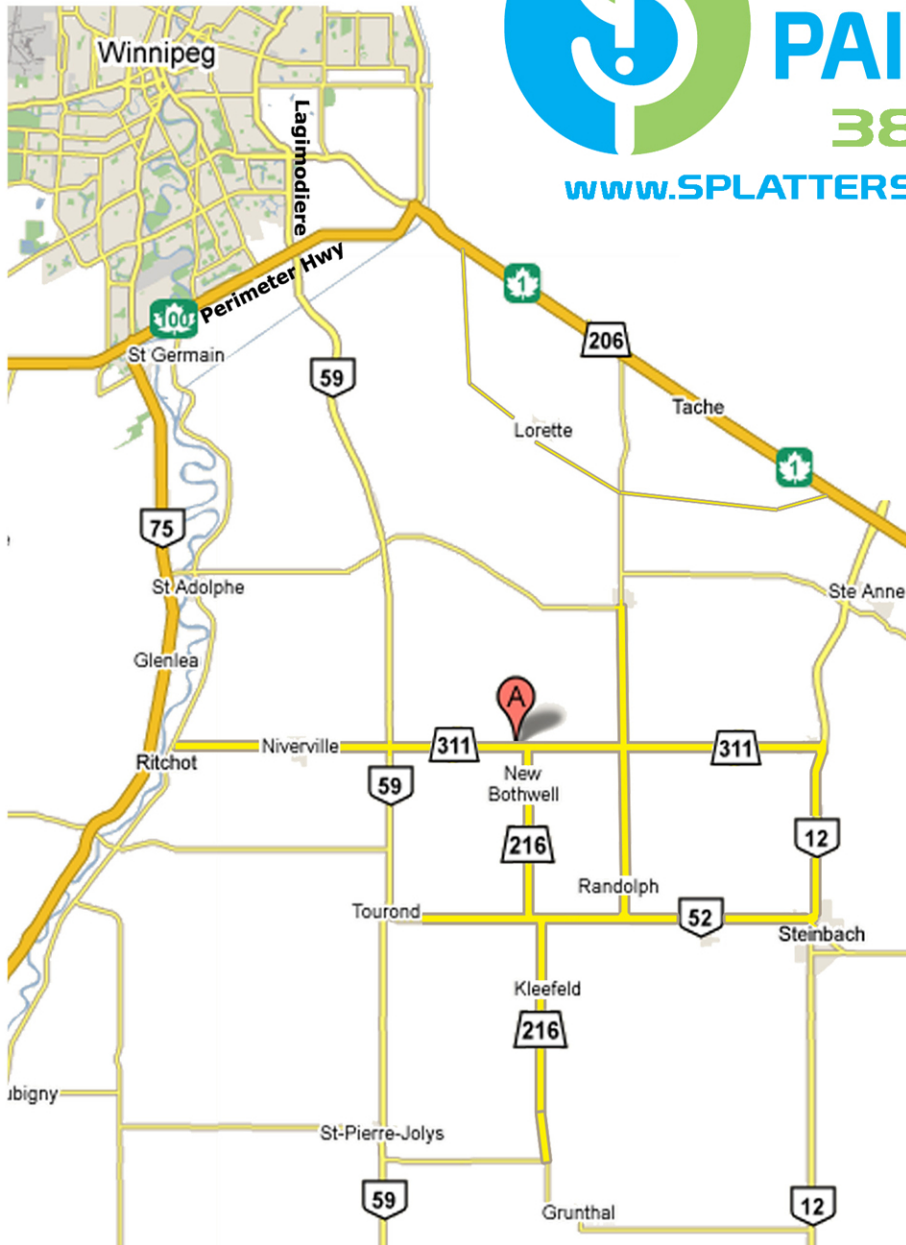

**SPLATTERS
PAINTBALL**
388-BALL

www.SPLATTERSPAINBALL.com

From Winnipeg:

- Go South on Lagimodiere Blvd (which turns into HWY #59)
- Turn Left (East) on HWY #311 (opposite direction of Niverville)
- Go 5 minutes, on the left (North) side

From Steinbach:

- Go North on HWY #12
- Turn left (West) on HWY #311 (through Blumenort)
- Go 10 minutes, on the right (North) side

If you are lost, call **204-388-2255**